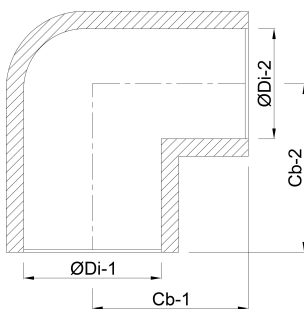

**Elbow 90° PVC-U 75 mm glue
socket 16bar grey (0160112)**

TECHNICAL SPECIFICATIONS

Colour grey

Material PVC-U

Connection glue socket

Size 75 mm

Pressure 16 bar

DIMENSIONS

Cb-1 82 mm

Cb-2 82 mm

Mold injection moulded

\varnothing Di-1 75 mm

\varnothing Di-2 75 mm

β 90°

Last modified date: 20/02/2026

Bosta UK Ltd.
Reflection House
Olding Road
Bury St. Edmunds
Suffolk
IP33 3TA
T +44 (0) 1284 716580
E enquiries@bosta.co.uk
<http://www.bosta.com>