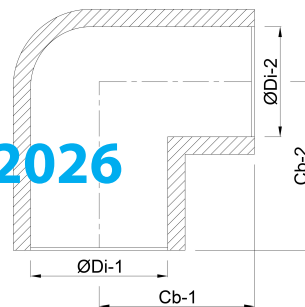

**VDL Elbow 90° PVC-U 12 mm
glue socket 16bar grey KIWA
(7002574)**

VL Van de Lande

TECHNICAL SPECIFICATIONS

Colour	grey
Material	PVC-U
Approval	KIWA
Connection	glue socket
Pressure	16 bar
Size	12 mm

DIMENSIONS

Cb-1	19 mm
Cb-2	19 mm
ØDi-1	12 mm
ØDi-2	12 mm
β	90 °

Last modified date: 22/02/2026

Bosta UK Ltd.
Reflection House
Olding Road
Bury St. Edmunds
Suffolk
IP33 3TA
T +44 (0) 1284 716580
E enquiries@bosta.co.uk
<http://www.bosta.com>