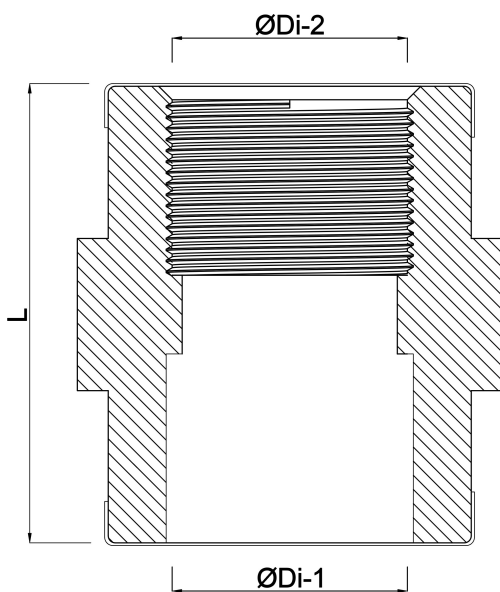

**Adaptor socket PVC-U 1 1/2" x
1 1/2" imperial glue socket x
female thread 10bar white
(0180117)**

TECHNICAL SPECIFICATIONS

Colour	white
Material	PVC-U
Connection	imperial glue socket x female thread
Pressure	10 bar
Size	1 1/2" x 1 1/2"

DIMENSIONS

L	65 mm
ØDi-1	1 1/2 "
ØDi-2	1 1/2 "

Last modified date: 20/02/2026

Bosta UK Ltd.
Reflection House
Olding Road
Bury St. Edmunds
Suffolk
IP33 3TA
T +44 (0) 1284 716580
E enquiries@bosta.co.uk
<http://www.bosta.com>