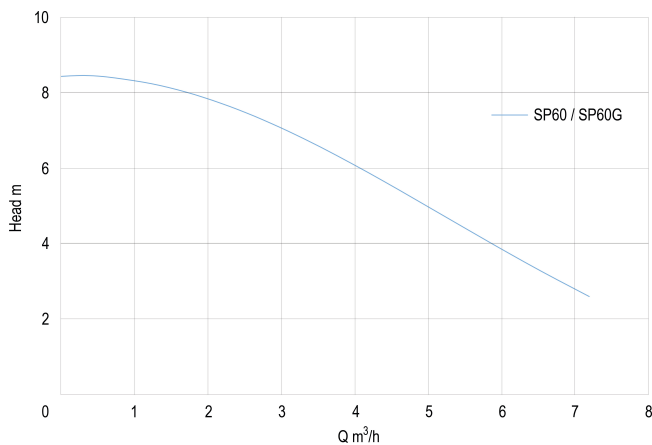

Size 1"

Float not included

DIMENSIONS

H-1 250 mm

H-2 230 mm

W-1 150 mm

Last modified date: 19/05/2026

Bosta UK Ltd.
Reflection House
Olding Road
Bury St. Edmunds
Suffolk
IP33 3TA
T +44 (0) 1284 716580
E enquiries@bosta.co.uk
<http://www.bosta.com>