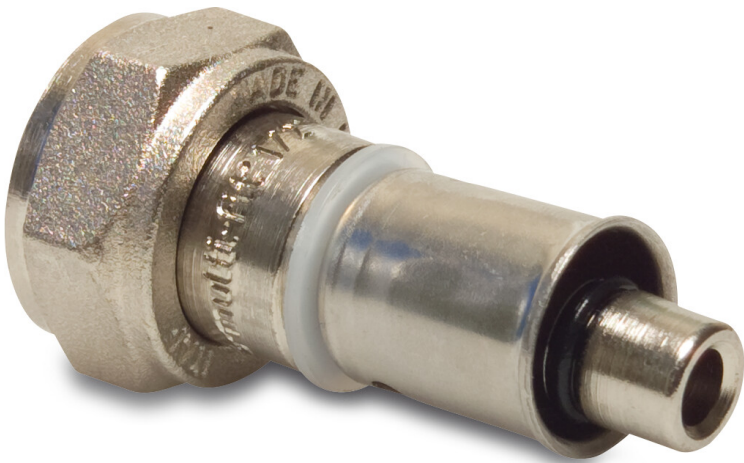

**Multi-Fit Adaptor socket brass
nickel plated 20 mm x 3/4"
Multi-fit x female threaded nut
20bar KIWA (0701916)**

TECHNICAL SPECIFICATIONS

Material	brass
Surface treatment	nickel plated
Approval	KIWA
Material seal	EPDM
Connection	Multi-fit x female threaded nut
Temperature range	-20°C - 110°C
Pressure	20 bar
Size	20 mm x 3/4"
Length	33 mm
Outer ø	47 mm
Wall thickness	2,0 mm