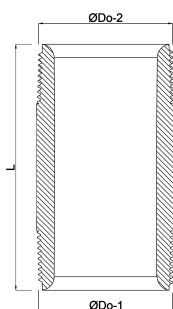

**Profec Nr. 23 Pipe nipple brass
3/4" male thread 40bar 150
mm (0701827)**

TECHNICAL SPECIFICATIONS

Material	brass
Connection	male thread
Fitting nr.	Nr. 23
Pressure	40 bar
Size	3/4"
Length	150 mm

DIMENSIONS

F-1	16 mm
F-2	16 mm
L	150 mm
ØDo-1	3/4 "
ØDo-2	3/4 "

Last modified date: 21/02/2026

Bosta UK Ltd.
Reflection House
Olding Road
Bury St. Edmunds
Suffolk
IP33 3TA
T +44 (0) 1284 716580
E enquiries@bosta.co.uk
<http://www.bosta.com>