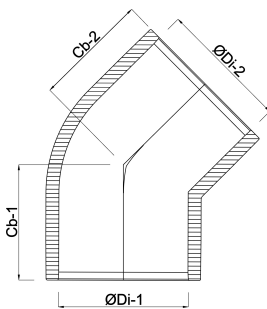

Profec Elbow 45° PVC-U 50 mm glue socket 16bar grey KIWA (0110124)

TECHNICAL SPECIFICATIONS

Colour	grey
Material	PVC-U
Approval	KIWA
Connection	glue socket
Pressure	16 bar
Size	50 mm

DIMENSIONS

Cb-1	43 mm
Cb-2	43 mm
ØDi-1	50 mm
ØDi-2	50 mm
β	45 °