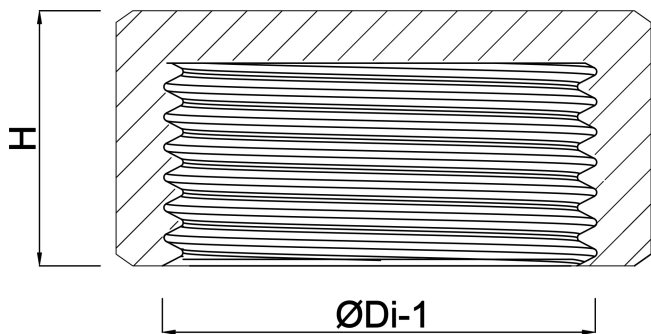

# Cap PP 1" female thread 10bar beige (0330438)

# TECHNICAL SPECIFICATIONS

Colour	beige
Material	PP
Connection	female thread
Pressure	10 bar
Size	1"

## DIMENSIONS

H	36 mm
ØDi-1	1 "
ØDo-1	50 mm

Last modified date: 21/02/2026

Bosta UK Ltd.  
Reflection House  
Olding Road  
Bury St. Edmunds  
Suffolk  
IP33 3TA  
T +44 (0) 1284 716580  
E [enquiries@bosta.co.uk](mailto:enquiries@bosta.co.uk)  
<http://www.bosta.com>