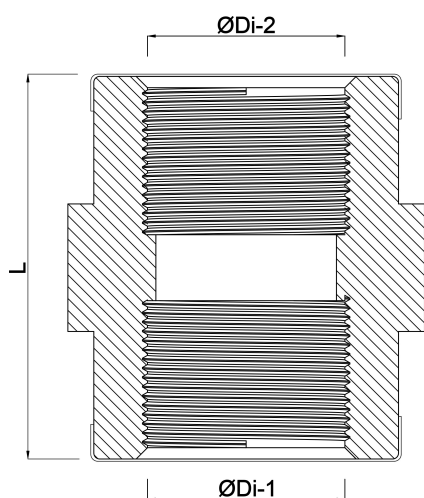

**Profec Nr. 270A Socket
stainless steel 316 1/4" female
thread 10bar (0080151)**

TECHNICAL SPECIFICATIONS

Material stainless steel 316

Connection female thread

Fitting nr. Nr. 270A

Pressure 10 bar

Size 1/4"

DIMENSIONS

L 9.8 mm

ØDi-1 1/4 "

ØDi-2 1/4 "

ØDo-1 17 mm

Last modified date: 20/02/2026

Bosta UK Ltd.
Reflection House
Olding Road
Bury St. Edmunds
Suffolk
IP33 3TA
T +44 (0) 1284 716580
E enquiries@bosta.co.uk
<http://www.bosta.com>