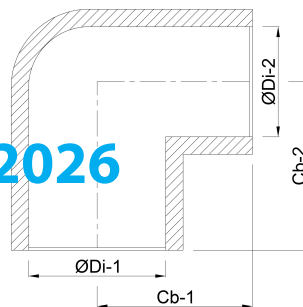

**VDL Elbow 90° PVC-U 50 mm
glue socket 16bar grey KIWA
(7002580)**

V-L Van de Lande

TECHNICAL SPECIFICATIONS

Colour	grey
Material	PVC-U
Approval	KIWA
Connection	glue socket
Pressure	16 bar
Size	50 mm

DIMENSIONS

Cb-1	58.5 mm
Cb-2	58.5 mm
ØDi-1	50 mm
ØDi-2	50 mm
β	90 °

Last modified date: 22/02/2026

Bosta UK Ltd.
Reflection House
Olding Road
Bury St. Edmunds
Suffolk
IP33 3TA
T +44 (0) 1284 716580
E enquiries@bosta.co.uk
<http://www.bosta.com>