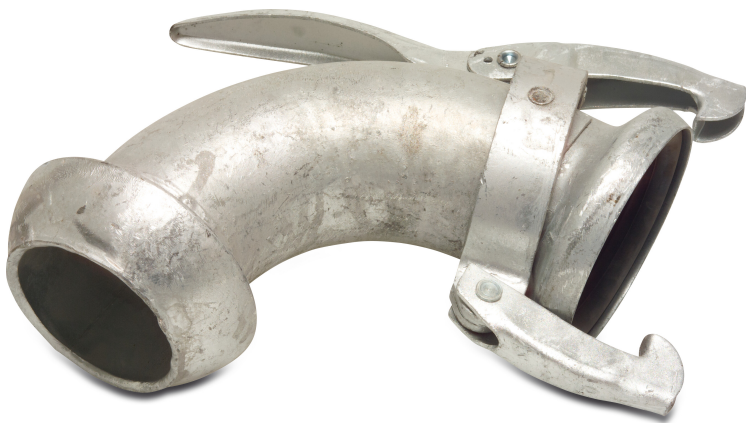

**Quick coupler bend 90° steel
galvanised 108 mm female
part Perrot x male part Perrot
type Perrot (0200216)**

TECHNICAL SPECIFICATIONS

Type	Perrot
Material	steel
Surface treatment	galvanised
Connection	female part Perrot x male part Perrot
Size	108 mm