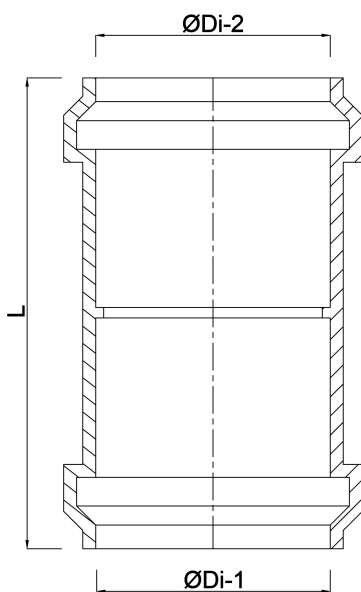

Reducer socket PP 80 mm x 50 mm click socket grey (0380143)

TECHNICAL SPECIFICATIONS

Colour	grey
Material	PP
Connection	click socket
Application	land drainage
Size	80 mm x 50 mm

DIMENSIONS

L	112 mm
ØDi-1	80 mm
ØDi-2	50 mm