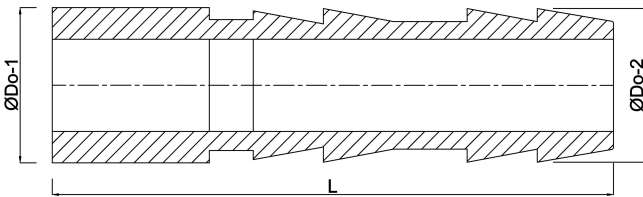

**Hose tail ABS 50 mm x 38 mm  
spigot x hose tail 10bar white  
(0149681)**

# TECHNICAL SPECIFICATIONS

Colour	white
Material	ABS/stainless steel
Connection	spigot x hose tail
Pressure	10 bar
Size	50 mm x 38 mm

## DIMENSIONS

L	69 mm
ØDo-1	38.5 mm
ØDo-2	50 mm

**Last modified date: 20/02/2026**

Bosta UK Ltd.  
Reflection House  
Olding Road  
Bury St. Edmunds

Suffolk  
IP33 3TA  
T +44 (0) 1284 716580  
E [enquiries@bosta.co.uk](mailto:enquiries@bosta.co.uk)  
<http://www.bosta.com>