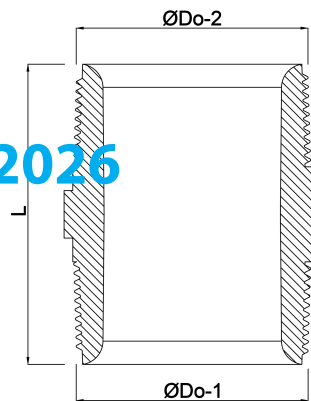

TECHNICAL SPECIFICATIONS

Colour	grey
Material	PVC-U
Pressure	16 bar
Size	2"
Connection	male thread

DIMENSIONS

F-1	27 mm
F-2	27 mm
L	66 mm
ØDo-1	2 "
ØDo-2	2 "

Last modified date: 22/02/2026

Bosta UK Ltd.
Reflection House
Olding Road