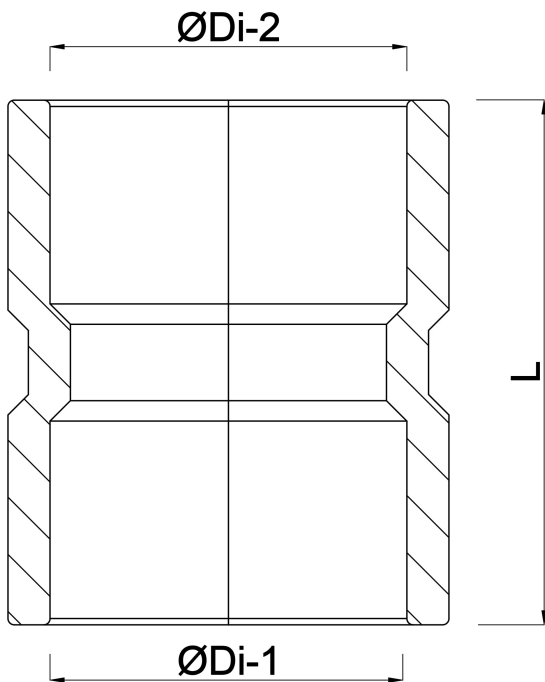

**Drainage socket PVC-U 110
mm glue socket grey KOMO**
(7016223)

TECHNICAL SPECIFICATIONS

Colour grey

Material PVC-U

Connection glue socket

Size 110 mm

DIMENSIONS

L 125 mm

ØDi-1 110 mm

ØDi-2 110 mm

Last modified date: 21/02/2026

Bosta UK Ltd.
Reflection House
Olding Road
Bury St. Edmunds
Suffolk
IP33 3TA
T +44 (0) 1284 716580
E enquiries@bosta.co.uk
<http://www.bosta.com>