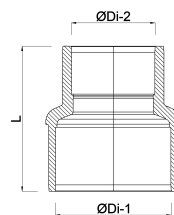

**VDL Reducer socket PVC-U 280
mm x 250 mm glue socket
10bar grey type made from
tubing (7018071)**

V-L Van de Lande

TECHNICAL SPECIFICATIONS

Colour	grey
Type	made from tubing
Material	PVC-U
Size	280 mm x 250 mm
Connection	glue socket
Pressure	10 bar

DIMENSIONS

L	405 mm
Mold	hand formed
P-1	153 mm
P-2	137 mm
ØDi-1	280 mm
ØDi-2	250 mm

Last modified date: 22/02/2026

Bosta UK Ltd.
Reflection House
Olding Road
Bury St. Edmunds
Suffolk
IP33 3TA
T +44 (0) 1284 716580
E enquiries@bosta.co.uk
<http://www.bosta.com>