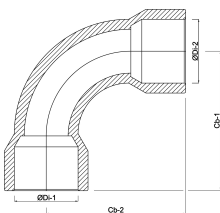

**Profec Long bend 90° PVC-U
200 mm glue socket 12,5bar
grey type made from tubing
(0110197)**

TECHNICAL SPECIFICATIONS

Colour	grey
Type	made from tubing
Material	PVC-U
Connection	glue socket
Size	200 mm
Pressure	12,5 bar

DIMENSIONS

Mold	hand formed
ØDi-1	200 mm
ØDi-2	200 mm
Cb-1	465 mm
Cb-2	465 mm
β	90 °

Last modified date: 10/10/2025

Bosta UK Ltd.
Reflection House
Olding Road
Bury St. Edmunds
Suffolk
IP33 3TA
T +44 (0) 1284 716580
E enquiries@bosta.co.uk
<http://www.bosta.com>