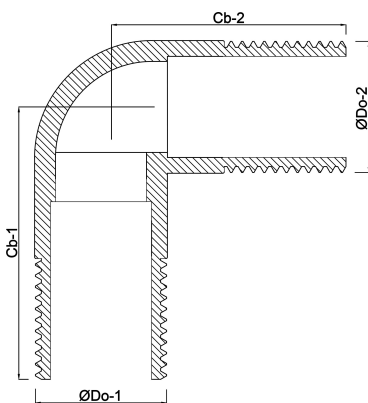

Nr. 94 Elbow 90° brass 1/2"
male thread 10bar (0420508)

TECHNICAL SPECIFICATIONS

Material	brass
Connection	male thread
Fitting nr.	Nr. 94
Pressure	10 bar
Size	1/2"

DIMENSIONS

Cb-1	21 mm
Cb-2	21 mm
ØDo-1	1/2 "
ØDo-2	1/2 "
β	90 °