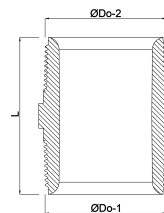

Nipple PP 2" male thread 10bar grey (0330151)

TECHNICAL SPECIFICATIONS

Colour grey

Material PP

Connection male thread

Pressure 10 bar

Max. temp. 80 °C

Size 2"

DIMENSIONS

F-1 24 mm

F-2 24 mm

K-1 64 mm

L 65.5 mm

ØDo-1 2"

ØDo-2 2"

Last modified date: 21/02/2026