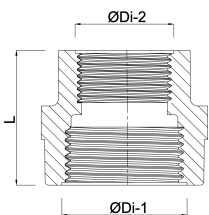

**Profec Nr. 240 Reducer socket
brass 3/4" x 1/2" female thread
30bar (0710318)**

TECHNICAL SPECIFICATIONS

Material	brass
Connection	female thread
Fitting nr.	Nr. 240
Size	3/4" x 1/2"
Max. temperature	120 °C
Pressure	30 bar
Max. temp.	120 °C

DIMENSIONS

F-1	18 mm
F-2	14 mm
L	32 mm
ØDi-1	3/4 "
ØDi-2	1/2 "

Last modified date: 21/02/2026

Bosta UK Ltd.
Reflection House
Olding Road
Bury St. Edmunds
Suffolk
IP33 3TA
T +44 (0) 1284 716580
E enquiries@bosta.co.uk
<http://www.bosta.com>