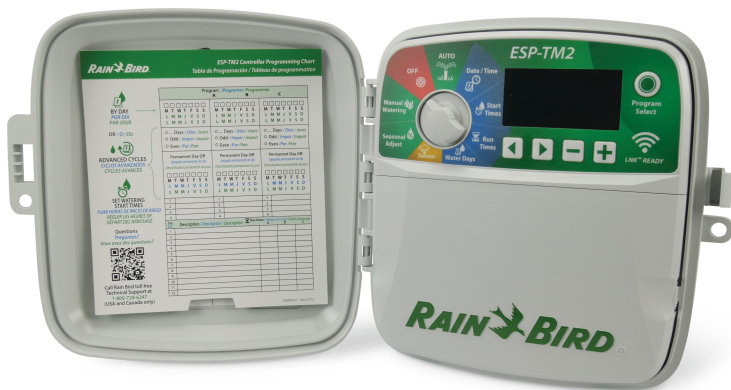

Rain Bird Irrigation controller 24VAC white type ESP-TM2 Wi- Fi compatible 6 stations (7027382)

RAIN BIRD

TECHNICAL SPECIFICATIONS

| | |
|--------------------|------------------|
| Colour | white |
| Type | ESP-TM2 |
| Type | Wi-Fi compatible |
| Height | 200 mm |
| IP value | IP24 |
| Voltage | 24VAC |
| Number of Stations | 6 |

PRODUCT INFORMATION

The Rain Bird irrigation controller, type ESP-TM2 comes in models with 4, 6, 8 and 12 stations. Comes with a new dial control similar to that of the Hunter's X-Core. Suitable for both outdoor and indoor installations ideal for small and medium gardens. Delivered with a wall-mount case, screws and anchor shields. Compatible with the LNK WI-FI 2 module in order to allow remote control of the controller via the app.