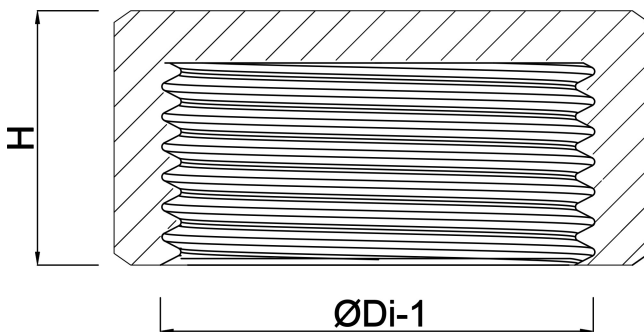

**Profec Nr. 300 Hexagon cap
cast iron black 2" female
thread 25bar DVGW (1130009)**

TECHNICAL SPECIFICATIONS

Material cast iron black

Approval DVGW

Connection female thread

Fitting nr. Nr. 300

Temperature range -20°C - 120°C

Pressure 25 bar

Size 2"

DIMENSIONS

H 33 mm

ØDi-1 2"

Last modified date: 22/02/2026

Bosta UK Ltd.
Reflection House
Olding Road
Bury St. Edmunds
Suffolk
IP33 3TA
T +44 (0) 1284 716580
E enquiries@bosta.co.uk
<http://www.bosta.com>