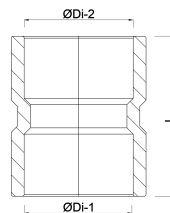

**VDL Socket PVC-U 160 mm
glue socket 16bar grey type
made from tubing (7002455)**

V-L Van de Lande

TECHNICAL SPECIFICATIONS

Colour	grey
Type	made from tubing
Material	PVC-U
Connection	glue socket
Size	160 mm
Pressure	16 bar

DIMENSIONS

L	240 mm
Mold	hand formed
P-1	90 mm
P-2	90 mm
ØDi-1	160 mm
ØDi-2	160 mm

Last modified date: 23/02/2026

Bosta UK Ltd.
Reflection House
Olding Road
Bury St. Edmunds
Suffolk
IP33 3TA
T +44 (0) 1284 716580
E enquiries@bosta.co.uk
<http://www.bosta.com>