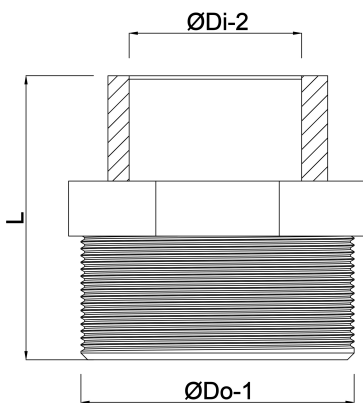

**Profec Socket brass 1/2" x 3/4"  
female thread x male thread  
30bar (0424812)**

# TECHNICAL SPECIFICATIONS

Material	brass
Connection	female thread x male thread
Pressure	30 bar
Max. temp.	120 °C
Size	1/2" x 3/4"

## DIMENSIONS

F-1	8.5 mm
F-2	6.5 mm
L	25 mm
ØDi-2	1/2 "
ØDo-1	3/4 "

**Last modified date: 21/02/2026**

Bosta UK Ltd.  
Reflection House  
Olding Road  
Bury St. Edmunds  
Suffolk  
IP33 3TA  
T +44 (0) 1284 716580  
E [enquiries@bosta.co.uk](mailto:enquiries@bosta.co.uk)  
<http://www.bosta.com>