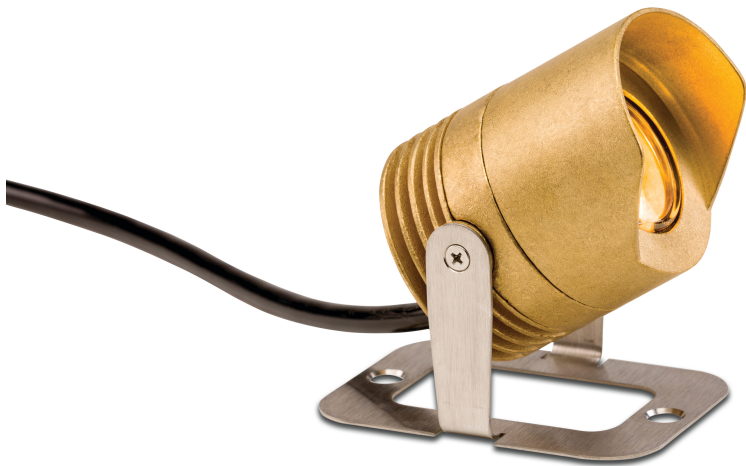

Hunter FXLuminaire
Underwater light brass brass
type LL-ZDC-E-BS-100 designer
premium luxor ZDC RGB/white
(7033505)

Hunter®
FXLuminaire.

TECHNICAL SPECIFICATIONS

Colour	brass
Material	brass
Brightness	140 Lumen
Colour LEDs	RGB/white
Max. Performance	11 Watt
IP value	IP67
Type	LL-ZDC-E-BS-100

PRODUCT INFORMATION

Durable underwater light for illuminating water features. Compatible with ZDC controller.

Last modified date: 24/02/2026

Bosta UK Ltd.
Reflection House
Olding Road
Bury St. Edmunds
Suffolk
IP33 3TA
T +44 (0) 1284 716580
E enquiries@bosta.co.uk
<http://www.bosta.com>