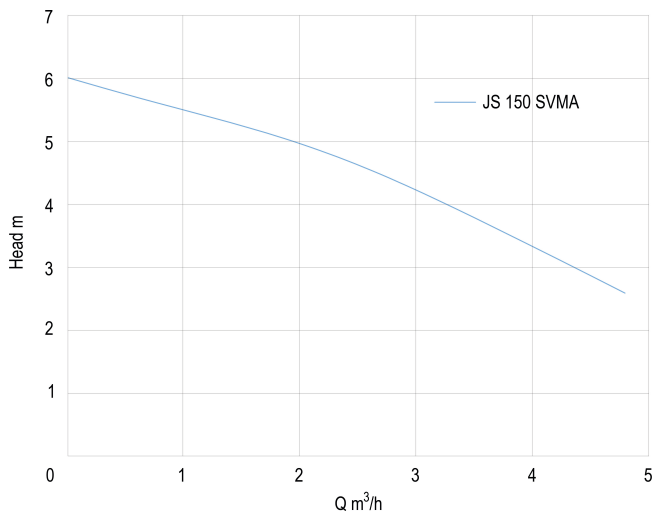

Press

1 1/4 "

DIMENSIONS

H-1 300 mm

L 190 mm

W-1 200 mm

PRODUCT INFORMATION

With electronic switch

Last modified date: 19/05/2026

Bosta UK Ltd.
Reflection House
Olding Road
Bury St. Edmunds