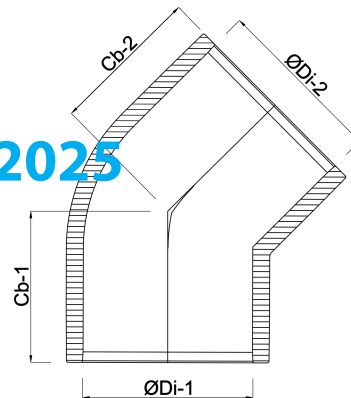

TECHNICAL SPECIFICATIONS

Colour	grey
Material	PVC-U
Size	110 mm
Connection	glue socket
Pressure	16 bar

DIMENSIONS

ØDi-1	110 mm
ØDi-2	110 mm
Cb-1	87 mm
Cb-2	87 mm
β	45 °

Last modified date: 09/11/2025

Bosta UK Ltd.
Reflection House
Olding Road