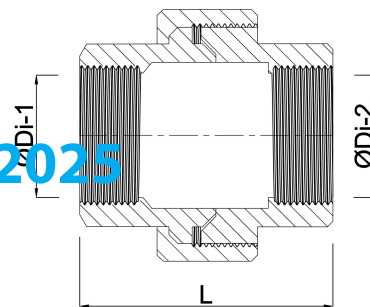

Profec Union coupler PVC-U 1/2" female thread 10bar grey (7002139)

TECHNICAL SPECIFICATIONS

Colour	grey
Material	PVC-U
Connection	female thread
Pressure	10 bar
Size	1/2"

DIMENSIONS

L	52 mm
ØDi-1	1/2 "
ØDi-2	1/2 "
Kn	46 mm
K-1	30 mm
K-2	30 mm