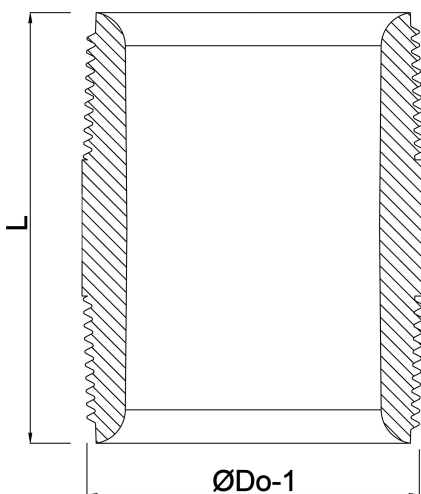

**Profec Nr. 531 Smooth nipple  
brass 1 1/4" male thread 40bar  
40 mm (0710482)**

# TECHNICAL SPECIFICATIONS

Material	brass
Connection	male thread
Fitting nr.	Nr. 531
Pressure	40 bar
Size	1 1/4"
Length	40 mm

## DIMENSIONS

F-1	40 mm
L	40 mm
ØDo-1	1 1/4 "

**Last modified date: 21/02/2026**

Bosta UK Ltd.  
Reflection House  
Olding Road  
Bury St. Edmunds  
Suffolk  
IP33 3TA  
T +44 (0) 1284 716580  
E [enquiries@bosta.co.uk](mailto:enquiries@bosta.co.uk)  
<http://www.bosta.com>