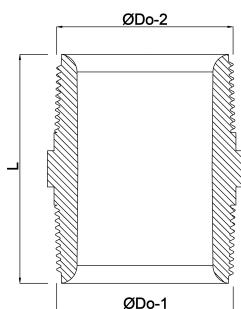

# TECHNICAL SPECIFICATIONS

Colour beige

Material PP

Connection male thread

Pressure 10 bar

Size 3/4"

## DIMENSIONS

F-1 18.5 mm

F-2 18.5 mm

K-1 27 mm

L 49 mm

ØDo-1 3/4 "

ØDo-2 3/4 "

**Last modified date: 21/02/2026**