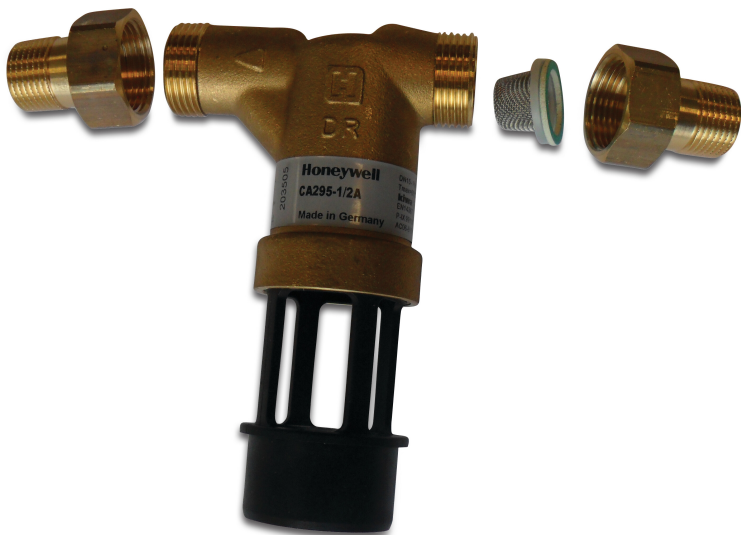

# Honeywell Preventor brass 1/2" male thread 10bar BELGAQUA/WRAS/KIWA type CA295 (0404012)

**Honeywell**

# TECHNICAL SPECIFICATIONS

Type	CA295
Material	brass
Approval	BELGAQUA/WRAS/KIWA
Capacity	0,7 m <sup>3</sup> /h
Material housing	brass
Material seal	EPDM
Connection	male thread
Pressure	10 bar
Max. temp.	60 °C
Size	1/2"
Length	145 mm