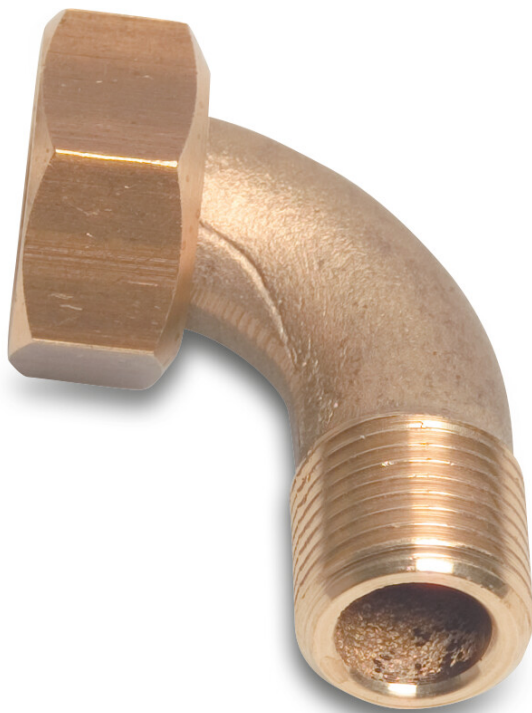

**Nr. 100 2/3 union elbow 90°
brass 3/4" x 1/2" female
threaded nut x male thread
40bar (0708835)**

TECHNICAL SPECIFICATIONS

Material	brass
Connection	female threaded nut x male thread
Fitting nr.	Nr. 100
Pressure	40 bar
Size	3/4" x 1/2"

DIMENSIONS

Cb-1	35 mm
Cr-1	40 mm
ØDi-1	3/4 "
ØDo-2	1/2 "
β	90 °

PRODUCT INFORMATION

Flat seal.

Last modified date: 21/02/2026

Bosta UK Ltd.
Reflection House
Olding Road
Bury St. Edmunds
Suffolk
IP33 3TA
T +44 (0) 1284 716580
E enquiries@bosta.co.uk
<http://www.bosta.com>