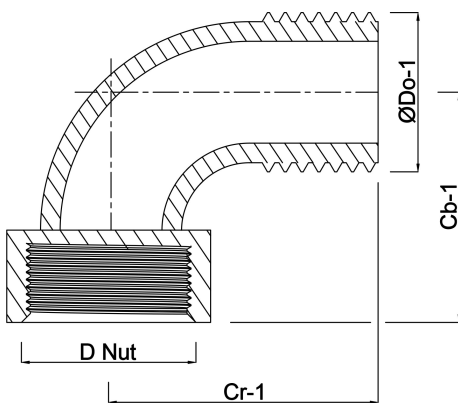

**Nr. 100 2/3 union elbow 90°
brass 3/4" x 1/2" female
threaded nut x male thread
40bar (0708835)**

TECHNICAL SPECIFICATIONS

Material	brass
Connection	female threaded nut x male thread
Fitting nr.	Nr. 100
Pressure	40 bar
Size	3/4" x 1/2"

DIMENSIONS

Cb-1	35 mm
Cr-1	40 mm
ØDi-1	3/4 "
ØDo-2	1/2 "
β	90 °

PRODUCT INFORMATION

Flat seal.

Last modified date: 21/02/2026

Bosta UK Ltd.
Reflection House
Olding Road
Bury St. Edmunds
Suffolk
IP33 3TA
T +44 (0) 1284 716580
E enquiries@bosta.co.uk
<http://www.bosta.com>