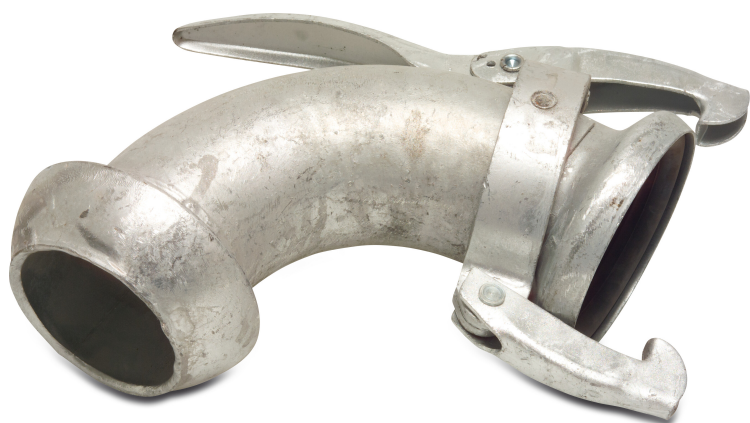

**Quick coupler bend 90° steel
galvanised 89 mm female part
Perrot x male part Perrot type
Perrot (0200219)**

TECHNICAL SPECIFICATIONS

Type	Perrot
Material	steel
Surface treatment	galvanised
Connection	female part Perrot x male part Perrot
Size	89 mm