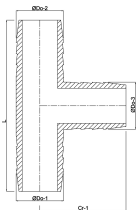

**Profec Hose tail T-piece 90°
brass 19 mm hose tail 30bar
(0423864)**

TECHNICAL SPECIFICATIONS

Material brass

Connection hose tail

Max. temperature 120 °C

Pressure 30 bar

Max. temp. 120 °C

Size 19 mm

DIMENSIONS

Cr-1 33.5 mm

L 67 mm

P-1 17 mm

P-2 17 mm

P-3 17 mm

β 90 °

Last modified date: 21/02/2026