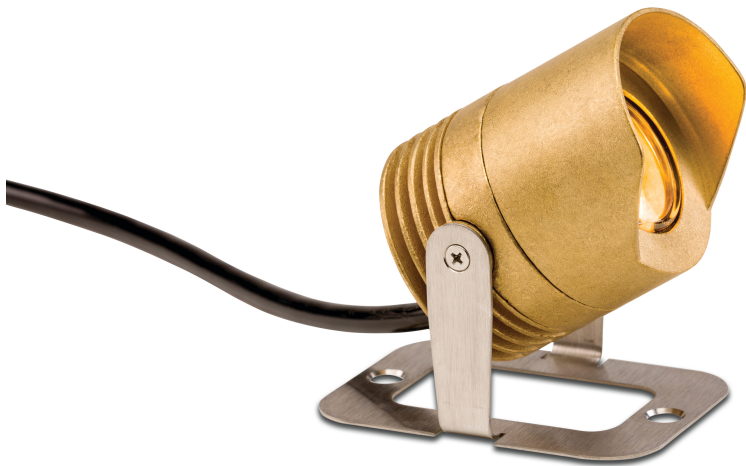

Hunter FXLuminaire
Underwater light brass brass
type LL-ZDC-E-BS designer
premium luxor ZDC RGB/white
(7033504)

Hunter[®]
FXLuminaire.

TECHNICAL SPECIFICATIONS

Colour brass

Material brass

Brightness 140 Lumen

Colour LEDs RGB/white

Max. Performance 11 Watt

IP value IP67

Type LL-ZDC-E-BS

PRODUCT INFORMATION

Durable underwater light for illuminating water features. Compatible with ZDC controller.

Last modified date: 24/02/2026