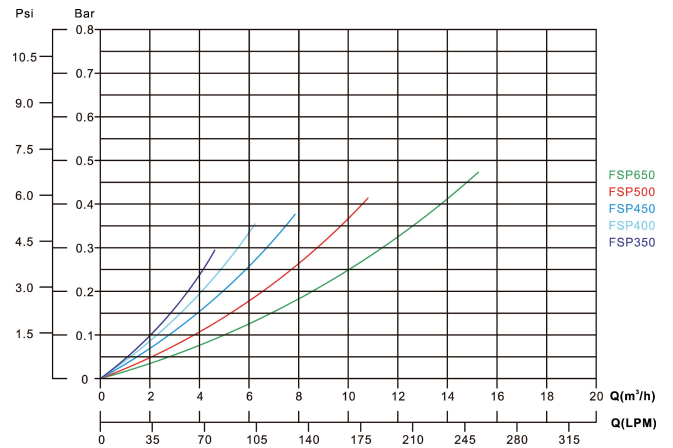

Flotide Pool filter set PE 50 mm / 1 1/2" metric/imperial glue socket 2bar 230VAC grey type FSP450-6W (7024685)

FLOTIDE

bosta
bringing water to life

TECHNICAL SPECIFICATIONS

Colour	grey
Material	PE
Connection	metric/imperial glue socket
Voltage	230VAC
Frequency	50 Hz
Pressure	2 bar
Max. temp.	40 °C
Type	FSP450-6W
Size	50 mm / 1 1/2"
Diameter	450 mm
Weight	26.5 kg
Sand	45 kg
Max flow rate	8 m ³ /h
Pump	SS050
Max. pool vol.	40 m ³

DIMENSIONS

A 760 mm

B 18 " inch

B 680 mm

PRODUCT INFORMATION

Blow moulded polyethylene filter tank with top mount 6-way valve and centrifugal pump with pre-filter.

Features:

- Designed for domestic pools
- Simple operation with 6-way multi-port valve