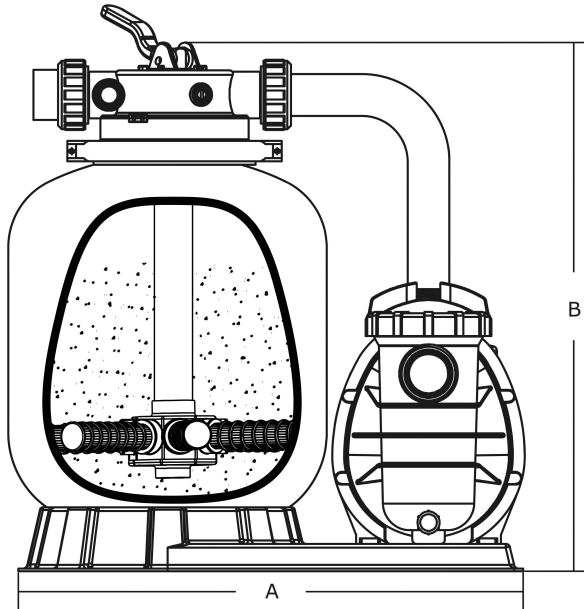

Flotide Pool filter set PE 50 mm / 1 1/2" metric/imperial glue socket 2bar 230VAC grey type FSP450-6W (7024685)

FLOTIDE

bosta
bringing water to life

TECHNICAL SPECIFICATIONS

Colour	grey
Material	PE
Connection	metric/imperial glue socket
Voltage	230VAC
Frequency	50 Hz
Pressure	2 bar
Max. temp.	40 °C
Type	FSP450-6W
Size	50 mm / 1 1/2"
Diameter	450 mm
Weight	26.5 kg
Sand	45 kg
Max flow rate	8 m ³ /h
Pump	SS050
Max. pool vol.	40 m ³

DIMENSIONS

A 760 mm

B 18 " inch

B 680 mm

PRODUCT INFORMATION

Blow moulded polyethylene filter tank with top mount 6-way valve and centrifugal pump with pre-filter.

Features:

- Designed for domestic pools
- Simple operation with 6-way multi-port valve