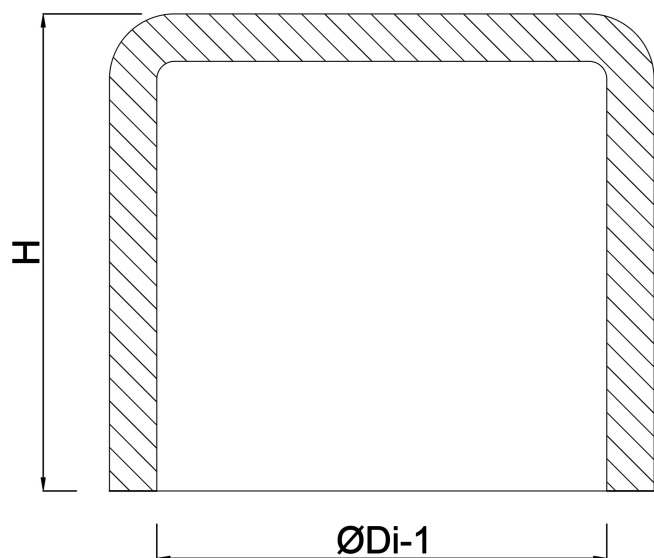

Cap PVC-U 20 mm glue socket 16bar grey (0160586)

TECHNICAL SPECIFICATIONS

Colour grey

Material PVC-U

Connection glue socket

Size 20 mm

Pressure 16 bar

DIMENSIONS

H 21.5 mm

ØDi-1 20 mm

Last modified date: 20/02/2026

Bosta UK Ltd.
Reflection House
Olding Road
Bury St. Edmunds
Suffolk
IP33 3TA
T +44 (0) 1284 716580
E enquiries@bosta.co.uk
<http://www.bosta.com>