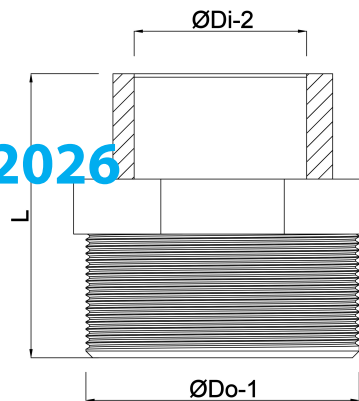

**Profec Reducer nipple PVC-U 2
1/2" x 2" male thread x female
thread 10bar grey (0100213)**

TECHNICAL SPECIFICATIONS

Colour	grey
Material	PVC-U
Connection	male thread x female thread
Pressure	10 bar
Size	2 1/2" x 2"

DIMENSIONS

F-1	30.2 mm
F-2	25.7 mm
L	68.5 mm
ØDi-2	2 "
ØDo-1	2 1/2 "

Last modified date: 20/02/2026

Bosta UK Ltd.
Reflection House
Olding Road

Bury St. Edmunds
Suffolk
IP33 3TA
T +44 (0) 1284 716580
E enquiries@bosta.co.uk
<http://www.bosta.com>