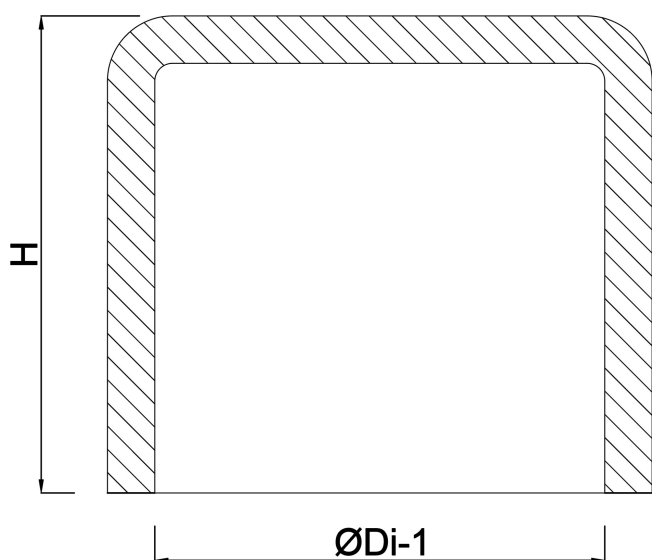

# Cap PVC-U 200 mm glue socket 16bar grey (0110598)

# TECHNICAL SPECIFICATIONS

Colour	grey
Material	PVC-U
Connection	glue socket
Size	200 mm
Pressure	16 bar

## DIMENSIONS

ØDi-1	200 mm
H	160 mm

**Last modified date: 08/11/2025**

Bosta UK Ltd.  
Reflection House  
Olding Road  
Bury St. Edmunds  
Suffolk  
IP33 3TA  
T +44 (0) 1284 716580  
E [enquiries@bosta.co.uk](mailto:enquiries@bosta.co.uk)  
<http://www.bosta.com>