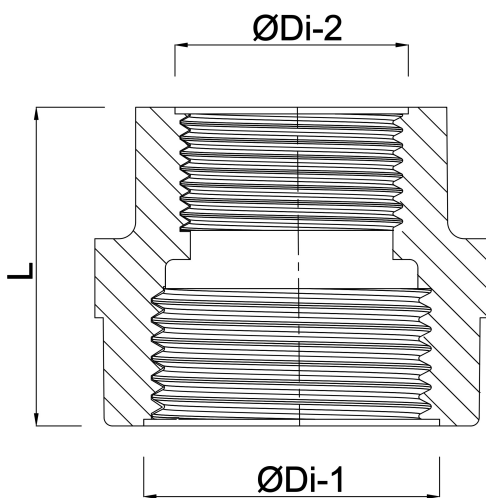

**Nr. 240 Reducing socket cast  
iron black 1 1/4" x 1/2" female  
thread 25bar DVGW (7044003)**

# TECHNICAL SPECIFICATIONS

Material cast iron black

Approval DVGW

Connection female thread

Fitting nr. Nr. 240

Temperature range -20°C - 120°C

Pressure 25 bar

Size 1 1/4" x 1/2"

## DIMENSIONS

ØDi-1 1 1/4 "

ØDi-2 1/2 "

**Last modified date: 23/02/2026**

Bosta UK Ltd.  
Reflection House  
Olding Road  
Bury St. Edmunds  
Suffolk  
IP33 3TA  
T +44 (0) 1284 716580  
E [enquiries@bosta.co.uk](mailto:enquiries@bosta.co.uk)  
<http://www.bosta.com>