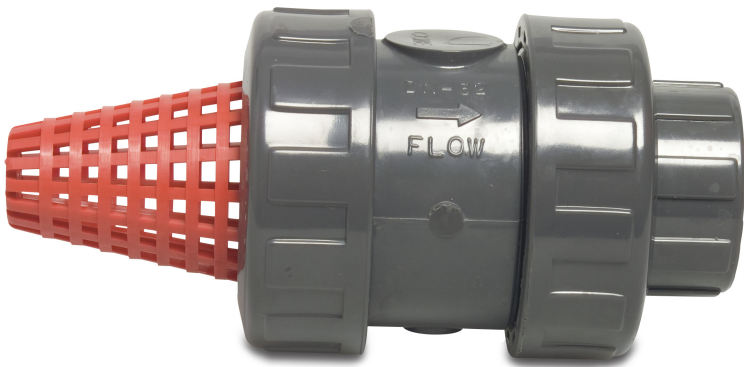

**Profec Foot valve spring  
loaded PVC-U 110 mm glue  
socket 10bar DN80 grey  
(0111538)**

# TECHNICAL SPECIFICATIONS

Colour	grey
Material	PVC-U
Material (spring)	stainless steel 302
Material housing	PVC-U
Material seal	EPDM
Connection	glue socket
Temperature range	0°C - 60°C
Opening pressure	0,1 bar
Size	110 mm
Length	367 mm
DN	80
Outer ø	179 mm
Pressure	10 bar