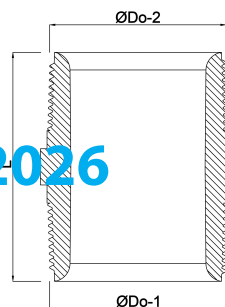

Profec Nipple hexagonal PVC-U 4" male thread 10bar grey (0110544)

TECHNICAL SPECIFICATIONS

Colour grey

Material PVC-U

Connection male thread

Pressure 10 bar

Size 4"

DIMENSIONS

F-1 35 mm

F-2 35 mm

K-1 116 mm

L 96 mm

ØDo-1 4"

ØDo-2 4"

Last modified date: 23/02/2026

Bosta UK Ltd.
Reflection House
Olding Road
Bury St. Edmunds
Suffolk
IP33 3TA
T +44 (0) 1284 716580
E enquiries@bosta.co.uk
<http://www.bosta.com>