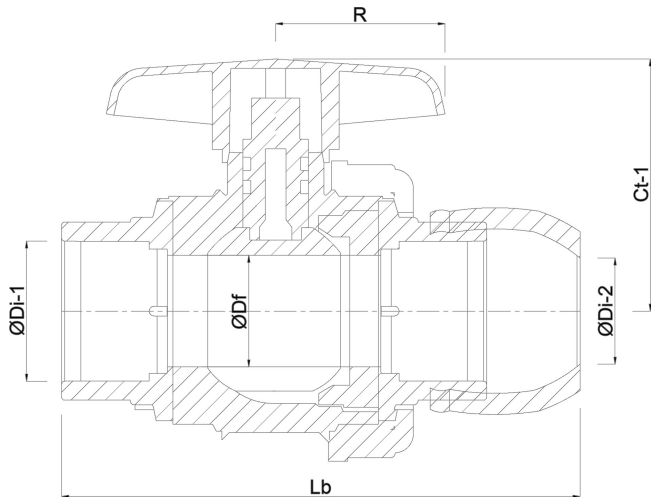

**Profec Ball valve PP 40 mm x 1
1/4" compression x female
thread 10bar black type Safe
501 (0707363)**

TECHNICAL SPECIFICATIONS

Colour	black
Type	Safe 501
Material	PP
Operation	lever
Colour lever	red
Handle material	PVC-U
Housing construction	2-part
Material housing	PP
Material seal	hytrel/EPDM
Connection	compression x female thread
Pressure	10 bar
Size	40 mm x 1 1/4"

DIMENSIONS

Ct-1	92 mm
Lb	175 mm
R	64 mm

ØDf 32 mm

ØDi-2 40 mm

ØDo-1 1 1/4 "

PRODUCT INFORMATION

With secure ball.

Last modified date: 21/02/2026