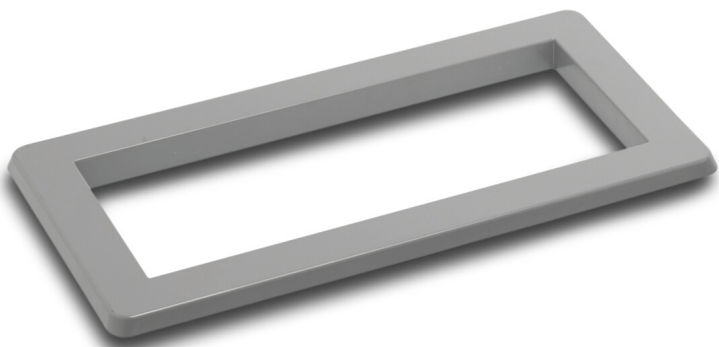

**Ocean Flange cover ABS 242
mm x 466 mm grey large scale
type Standard with
enlargement (7030350)**

ocean.

TECHNICAL SPECIFICATIONS

Colour	grey
Type	Standard with enlargement
Material	ABS/stainless steel
Model	large scale
Size	242 mm x 466 mm

DIMENSIONS

H	27 mm
---	-------

Last modified date: 23/02/2026

Bosta UK Ltd.
Reflection House
Olding Road
Bury St. Edmunds
Suffolk
IP33 3TA
T +44 (0) 1284 716580
E enquiries@bosta.co.uk
<http://www.bosta.com>