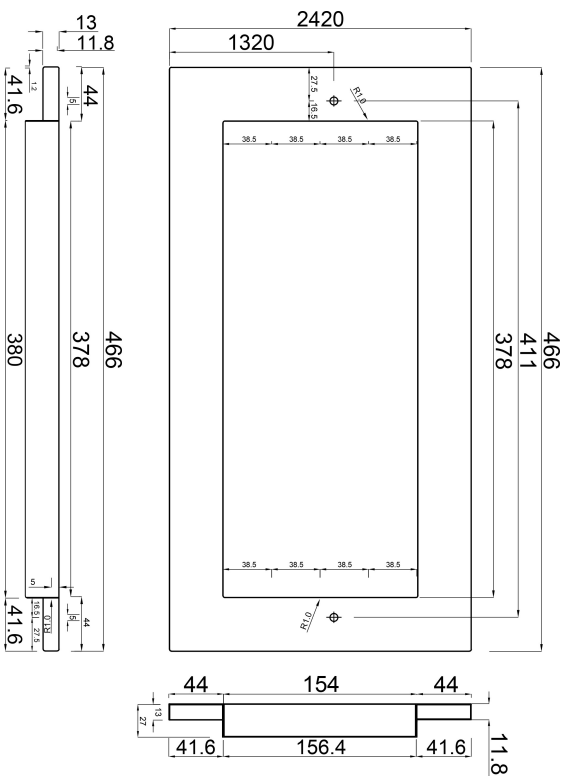

**Ocean Flange cover ABS 242
mm x 466 mm grey large scale
type Standard with
enlargement (7030350)**

ocean.

TECHNICAL SPECIFICATIONS

Colour	grey
Type	Standard with enlargement
Material	ABS/stainless steel
Model	large scale
Size	242 mm x 466 mm

DIMENSIONS

H	27 mm
---	-------

Last modified date: 23/02/2026

Bosta UK Ltd.
Reflection House
Olding Road
Bury St. Edmunds
Suffolk
IP33 3TA
T +44 (0) 1284 716580
E enquiries@bosta.co.uk
<http://www.bosta.com>