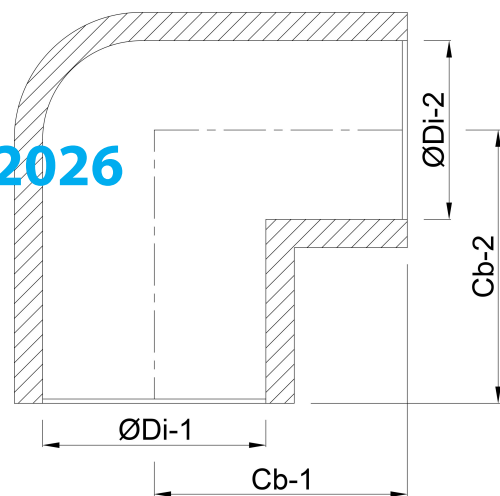

VDL Reducer elbow 90° PVC-U
40 mm x 32 mm glue socket
10bar grey (7002593)

VL Van de Lande

TECHNICAL SPECIFICATIONS

Colour grey

Material PVC-U

Pressure 10 bar

Size 40 mm x 32 mm

Connection glue socket

DIMENSIONS

Cb-1 48 mm

Cb-2 44 mm

ØDi-1 40 mm

ØDi-2 32 mm

Last modified date: 22/02/2026

Bosta UK Ltd.
Reflection House
Olding Road
Bury St. Edmunds
Suffolk

IP33 3TA