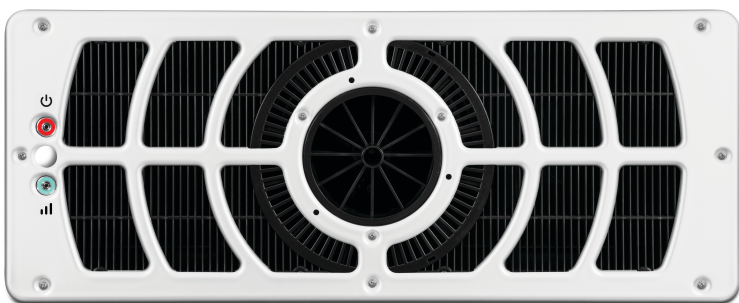

Badu Counter current system ABS 230VAC grey type Jet Turbo light (7043038)

 **BADU**[®]

TECHNICAL SPECIFICATIONS

Type	Jet Turbo light
Material	ABS/stainless steel
Voltage	230VAC
Power	1.2 kW
Max flow rate	245 m ³ /h
Colour	grey

PRODUCT INFORMATION

The Badu Jet Turbo series offers a heightened swimming experience by creating a natural, open water feeling. With their efficient permanent magnetic motors and adjustable speeds, the Turbo countercurrent units can be adjusted to suit any individual requirements. The Turbo light is the entry-level model which is extremely energy efficient. It allows budget conscious pool owners to install a premium range product and enjoy the ultimate swimming experience.

Features:

- Lightweight ABS front panel
- Max flow rate of 200m³/h with motor power of 1.1kw
- Adjustable water jet angle
- 3 programs with remote control or push buttons

Last modified date: 25/02/2026

Bosta UK Ltd.
Reflection House
Olding Road