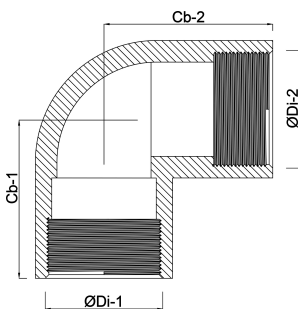

**Profec Nr. 90 Elbow 90°
stainless steel 316 1 1/4"
female thread 16bar (0080011)**

TECHNICAL SPECIFICATIONS

Material stainless steel 316

Connection female thread

Fitting nr. Nr. 90

Pressure 16 bar

Max. temp. 100 °C

Size 1 1/4"

DIMENSIONS

ØDi-1 1 1/4 "

ØDi-2 1 1/4 "

Cb-1 40 mm

Cb-2 40 mm

β 90 °

Last modified date: 09/10/2025