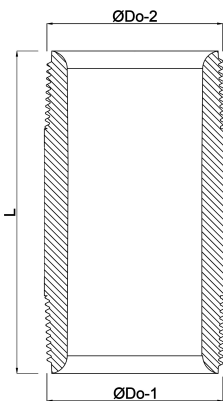

**Profec Nr. 23 Pipe nipple steel
black 3/4" male thread 16bar
40 mm (1163040)**

TECHNICAL SPECIFICATIONS

Material steel black

Connection male thread

DIN Standard DIN 2982

Fitting nr. Nr. 23

Pressure 16 bar

Size 3/4"

Length 40 mm

DIMENSIONS

L 40 mm

ØDo-1 3/4 "

ØDo-2 3/4 "

Last modified date: 22/02/2026

Bosta UK Ltd.
Reflection House
Olding Road
Bury St. Edmunds
Suffolk
IP33 3TA
T +44 (0) 1284 716580
E enquiries@bosta.co.uk
<http://www.bosta.com>