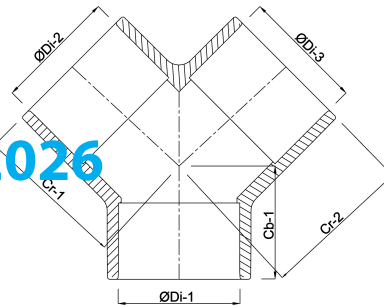

**Profec Y-piece PVC-U 50 mm
glue socket 10bar grey
(0101490)**

TECHNICAL SPECIFICATIONS

Colour	grey
Material	PVC-U
Connection	glue socket
Pressure	10 bar
Size	50 mm

DIMENSIONS

Cb-1	43 mm
Cr-1	62 mm
Cr-2	62 mm
ØDi-1	50 mm
ØDi-2	50 mm
ØDi-3	50 mm