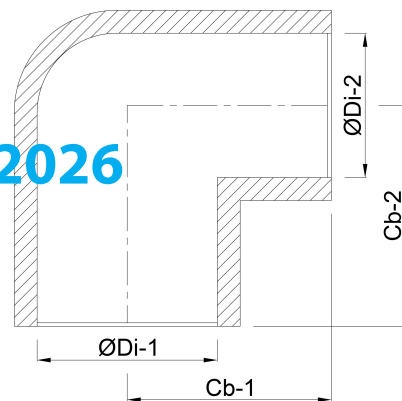

TECHNICAL SPECIFICATIONS

Colour	grey
Material	PVC-U
Connection	glue socket
Size	110 mm
Pressure	16 bar

DIMENSIONS

Cb-1	118 mm
Cb-2	118 mm
ØDi-1	110 mm
ØDi-2	110 mm
β	90°

Last modified date: 20/02/2026

Bosta UK Ltd.
Reflection House
Olding Road